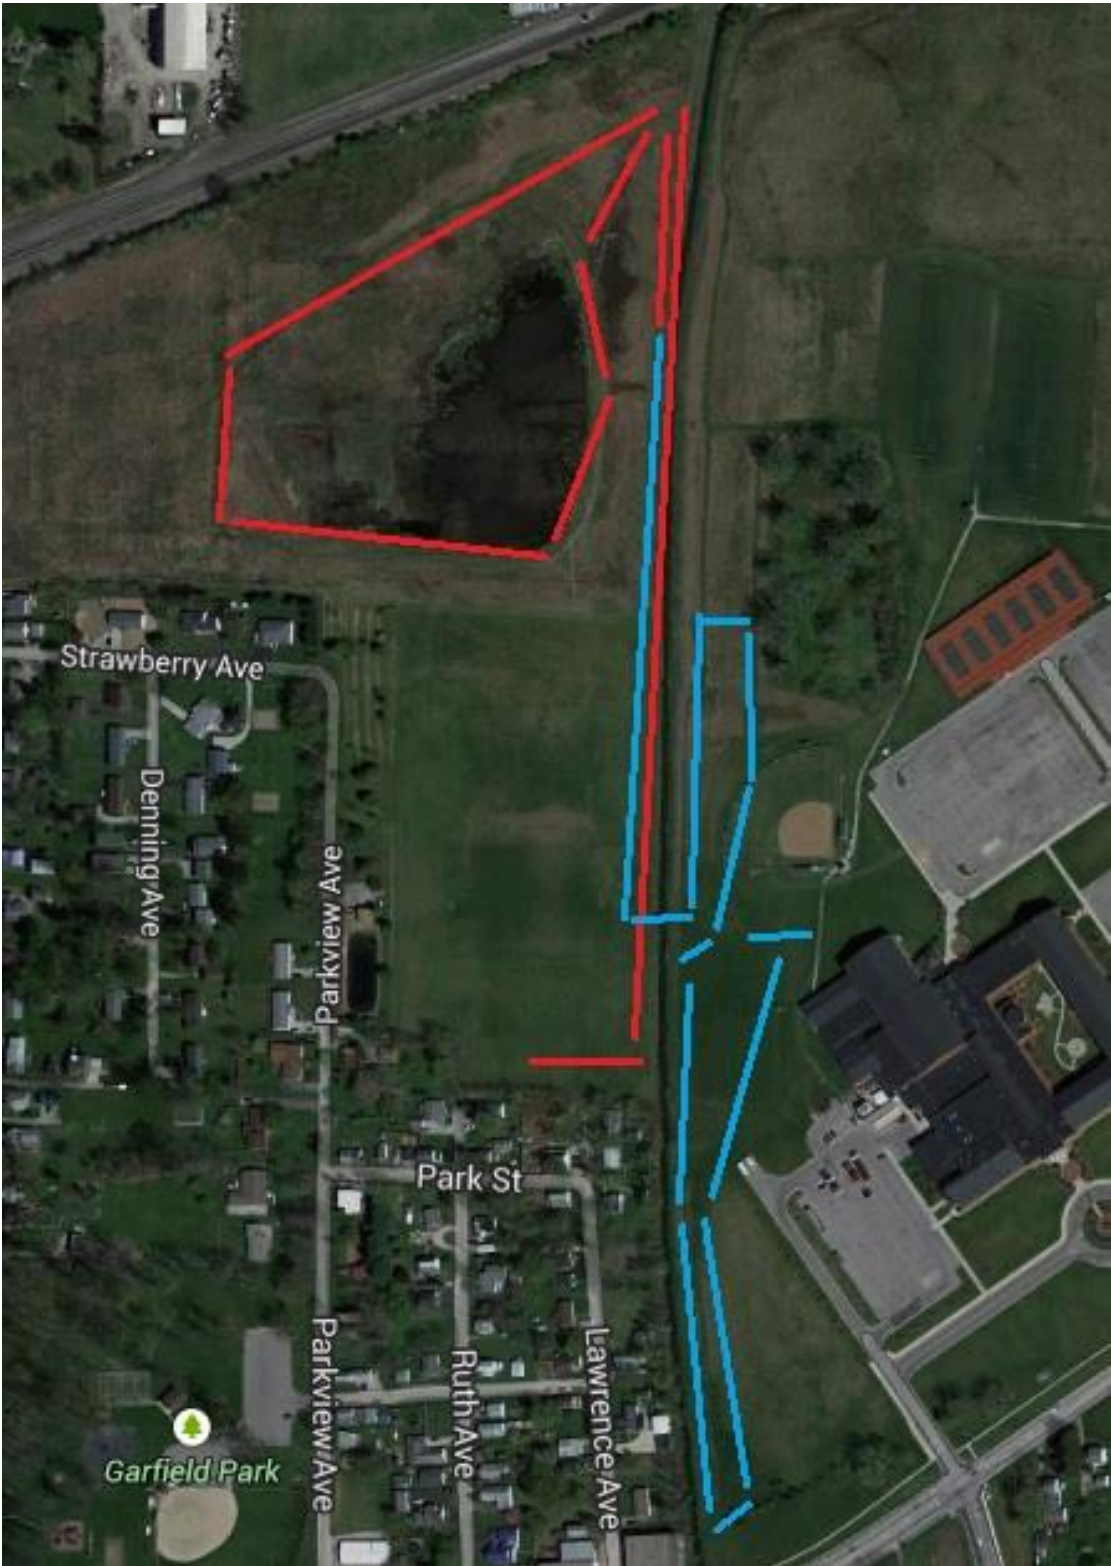

Middle School Course

Red Line-Start on west side of creek. (1st mile)
Blue Line-2nd mile